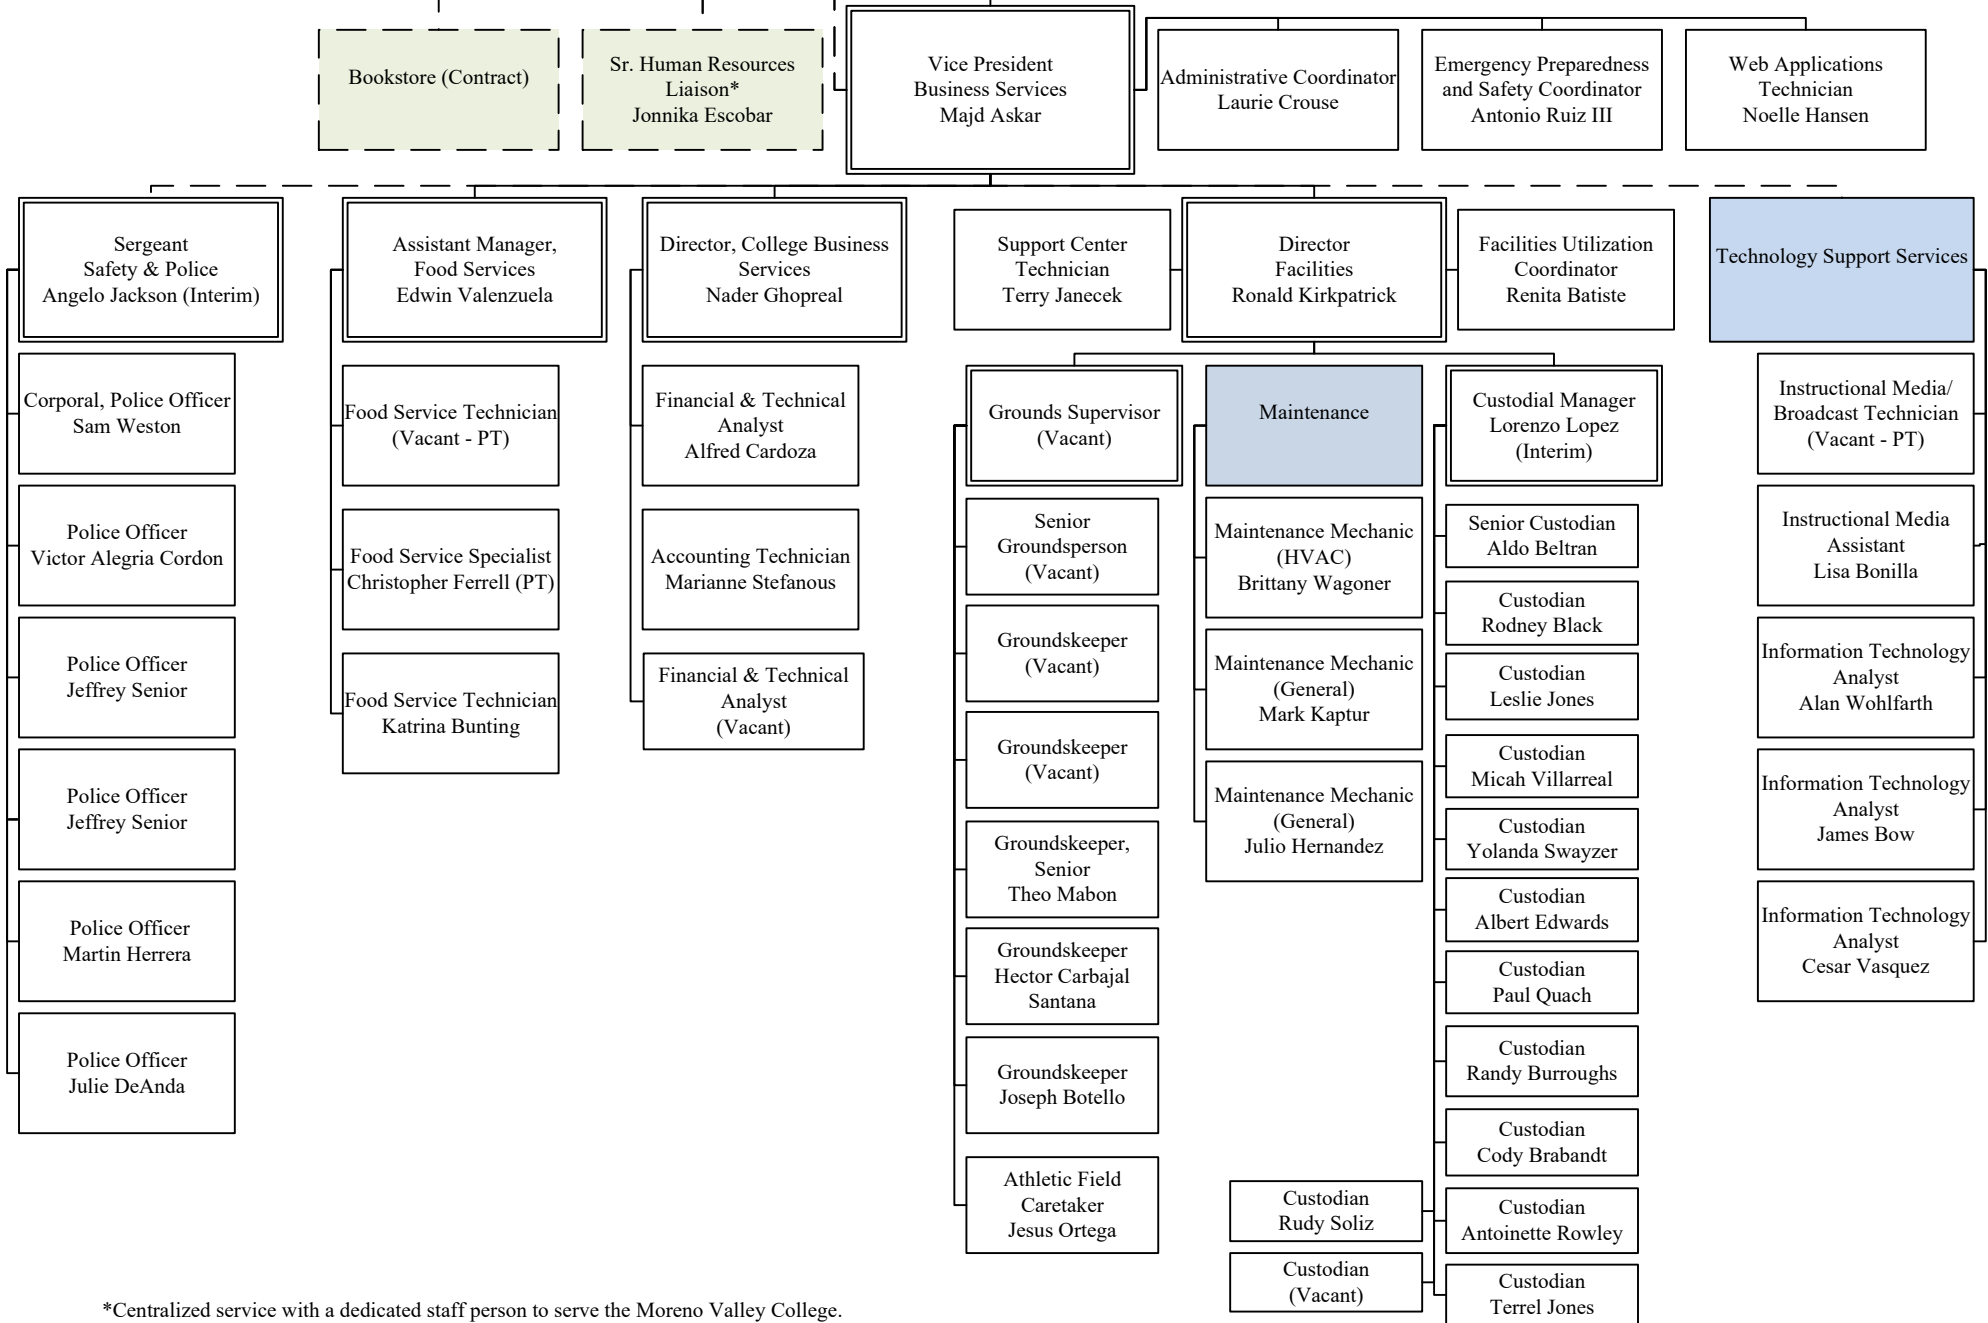

Riverside Community College District

Moreno Valley College – Business Services

*Centralized service with a dedicated staff person to serve the Moreno Valley College.

**Centralized service with two FT positions dedicated to and located at MVC, along with PT positions.

---Centralized service with dedicated staff serving at Moreno Valley College

PT=Permanent Part-Time Employee